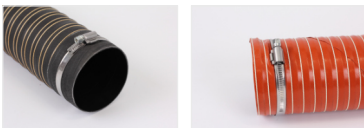

5.02 PRIMAFLEX WIDE BAND CLAMP

Properties

- Easy and fast assembly
- Reusable, because screwable

Description

clamp for fixing light and largely smooth hoses.

Also available in V2A version.

Available in our online shop

TECHNICAL SPECIFICATIONS

Suitable for hose type	Clamping range (mm)	Packaged Unit in pcs.	Article no.
suitable for all types of hoses apart of "Klippflex & Spiraflex"	16 - 27	50	7016016
suitable for all types of hoses apart of "Klippflex & Spiraflex"	20 - 32	50	7016020
suitable for all types of hoses apart of "Klippflex & Spiraflex"	25 - 40	50	7016025
suitable for all types of hoses apart of "Klippflex & Spiraflex"	40 - 60	25	7016040
suitable for all types of hoses apart of "Klippflex & Spiraflex"	50 - 70	25	7016050
suitable for all types of hoses apart of "Klippflex & Spiraflex"	60 - 80	25	7016060
suitable for all types of hoses apart of "Klippflex & Spiraflex"	70 - 90	25	7016070
Für alle Schlauchtypen außer Klippflex & Spiraflex	80 - 100	25	7016080
suitable for all types of hoses apart of "Klippflex & Spiraflex"	90 - 110	25	7016090
suitable for all types of hoses apart of "Klippflex & Spiraflex"	100 - 120	25	7016100
suitable for all types of hoses apart of "Klippflex & Spiraflex"	120 - 140	15	7016120
suitable for all types of hoses apart of "Klippflex & Spiraflex"	150 - 170	15	7016150
suitable for all types of hoses apart of "Klippflex & Spiraflex"	170 - 190	15	7016170
suitable for all types of hoses apart of "Klippflex & Spiraflex"	190 - 210	15	7016190
suitable for all types of hoses apart of "Klippflex & Spiraflex"	200 - 220	15	7016200
suitable for all types of hoses apart of "Klippflex & Spiraflex"	220 - 240	15	7016220
suitable for all types of hoses apart of "Klippflex & Spiraflex"	230 - 250	15	7016230
suitable for all types of hoses apart of "Klippflex & Spiraflex"	250 - 270	15	7016250
suitable for all types of hoses apart of "Klippflex & Spiraflex"	270 - 290	15	7016270